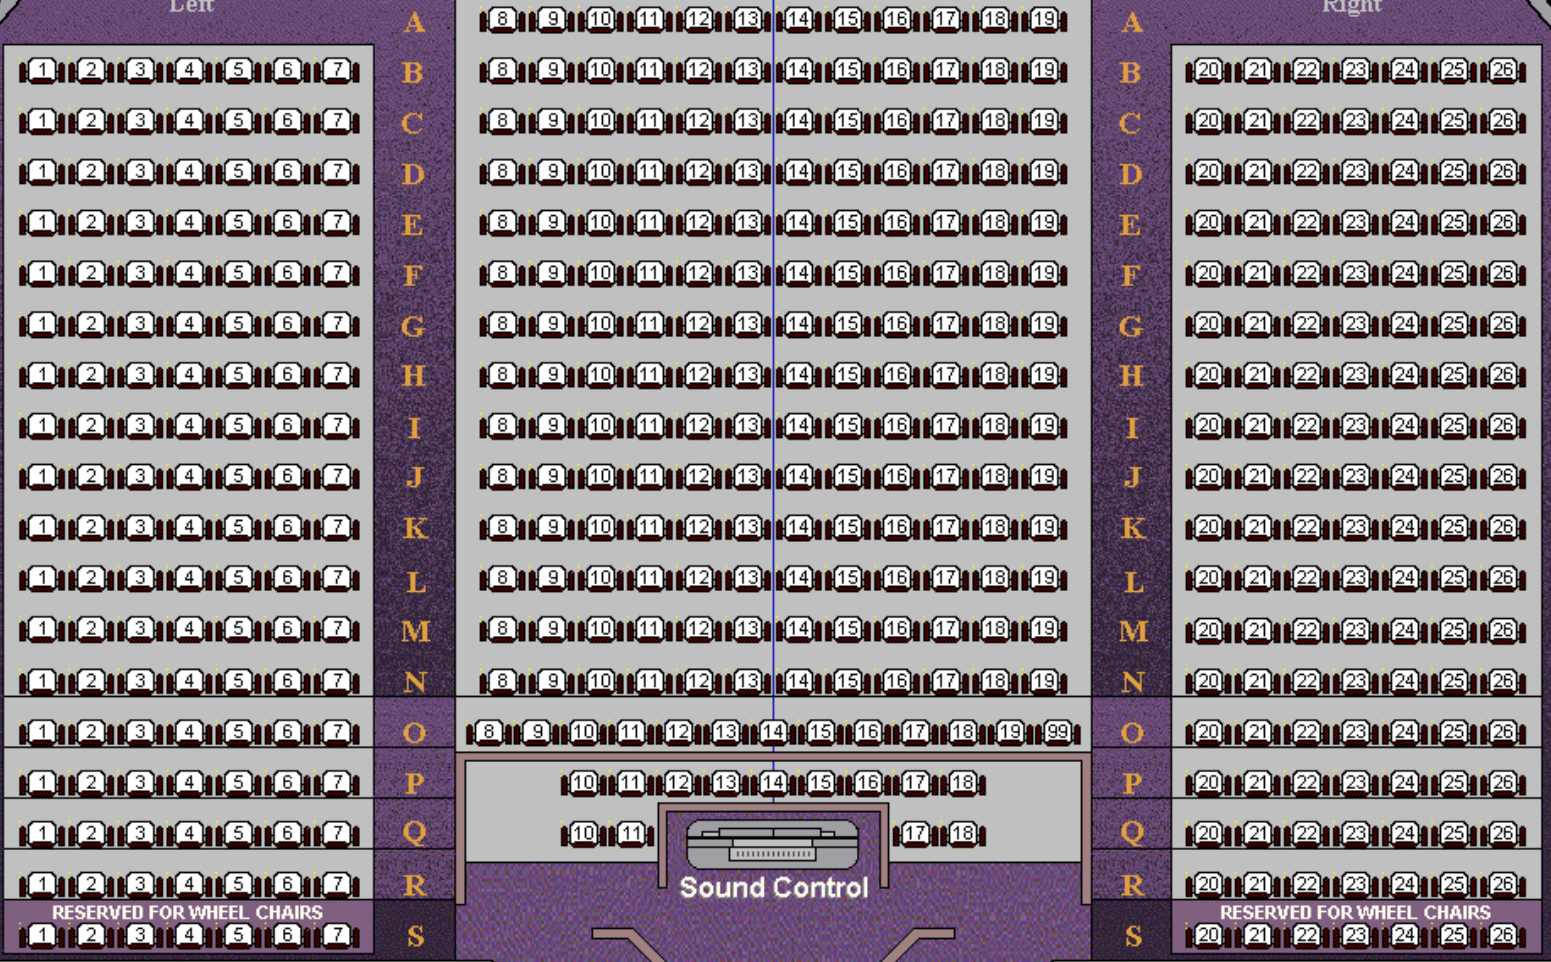

EXIT

EXIT

STAGE

Centre

Left

Right

The Regent Theatre - Picton
613.476.8416

LOBBY

LOBBY

2011.04.01 rev. RTF